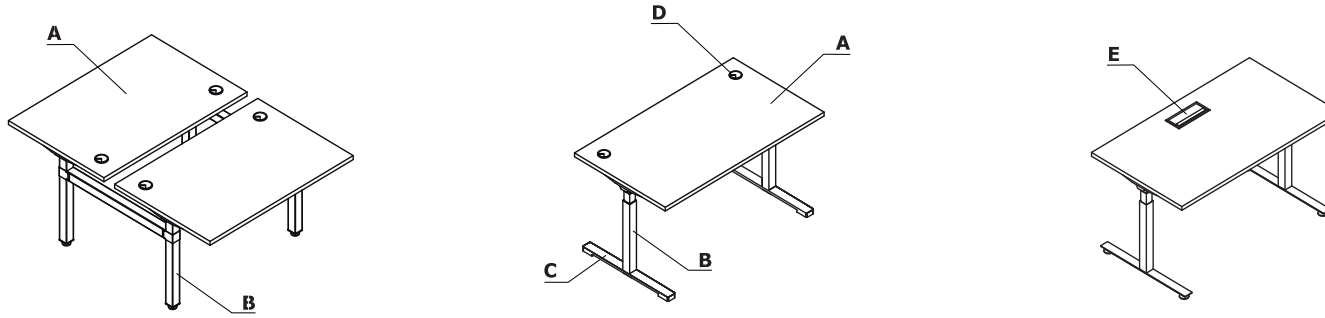

Colour combination - Ogi Drive

Material	Colour	Desks																
		A - Top	B - Frame	C - Foot Pro	D - Grommet	E - Mediabox M15, M14, M14H												
MFC	08 - black	✓																
	26 - aluminum satinato	✓																
	31 - canadian oak	✓																
	39 - polar birch	✓																
	64 - cocoa	✓																
	67 - white pastel	✓																
	106 - lowland walnut	✓																
	154 - anthracite	✓																
	167 - grey oak	✓																
	168 - natural oak	✓																
	169 - honey oak	✓																
	170 - acacia	✓																
	171 - dark walnut	✓																
	174 - beige matte	✓																
	02 - grey	✓																
183 - FENIX - black matte	✓*																	

* option with an upcharge: worktop laminated in HPL FENIX - edges in either 08 - black or 160 - ash (with an upcharge)

Material	Color	Desks														
		A - Top	B - Frame	C - Foot Pro	D - Grommet	E - Mediabox M15										
Polypropylene	02 - grey				✓	✓										
	08 - black				✓	✓										
	24 - beige				✓	✓										
	67 - white pastel				✓	✓										
	154 - anthracite					✓										
Metal	M009 - aluminium semi-matt RAL 9006		✓	✓												
	M015 - white semi-matt RAL 9010		✓	✓												
	M154 - anthracite semi-matt RAL 7043		✓	✓												
	M115 - black semi-matt RAL 9005		✓	✓												
	25 - polished aluminum			✓*												
	M026 - olive semi-matte RAL 6013		✓**	✓**												
	M027 - blue semi-matte RAL5003		✓**	✓**												
	M028 - brick red semi-matte RAL 0404040		✓**	✓**												
	M029 - yellow semi-matte RAL 0807060		✓**	✓**												
	M030 - beige semi-matte RAL 0608005		✓**	✓**												